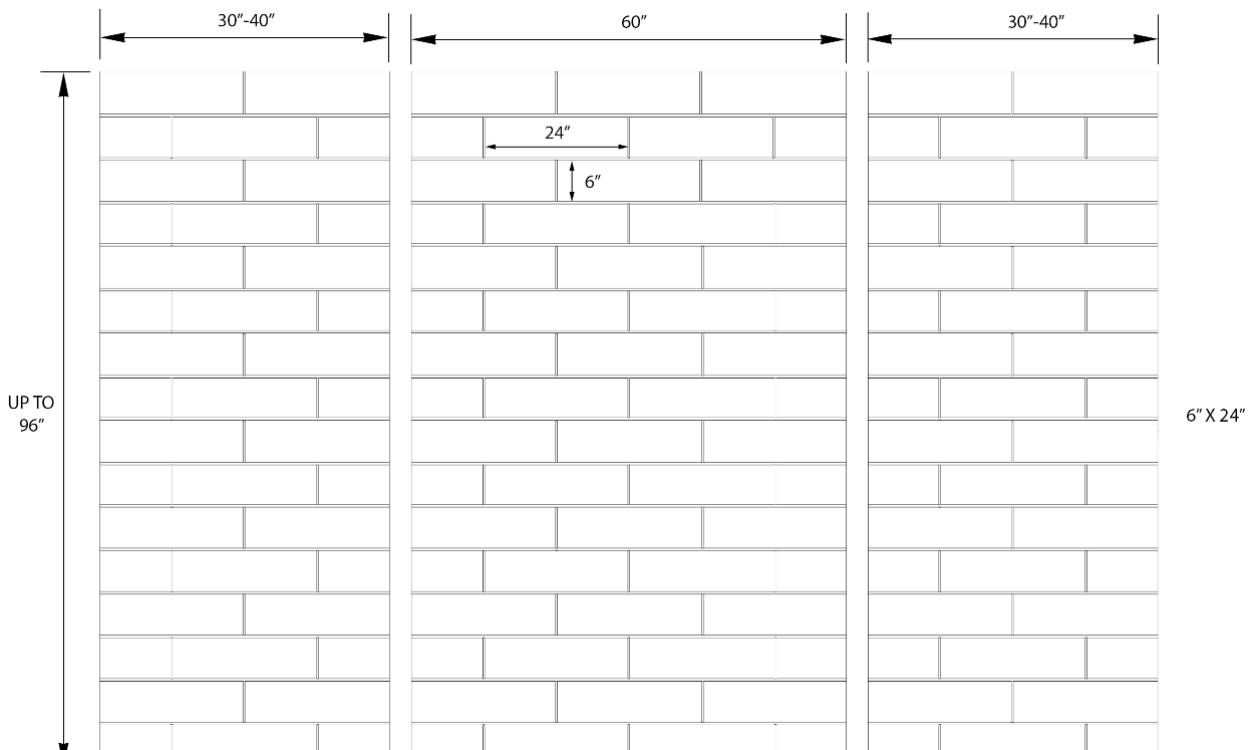

Model: Faith

Specification:

- Material: Cast marble
- 24" x 6" Textured
- Gloss finish
- Sealed surface
- Mold & mildew resistant
- Easy to install
- Brand: NERVAL

Disclaimer: Nerval makes every effort to provide accurate specification data. However, specification may change without notice. Please visit nerval website to see NERVAL'S TERMS AND CONDITIONS.

Model: Faith

Specification:

- Material: Cast marble
- 24"x 6" Textured
- Gloss finish
- Sealed surface
- Mold & mildew resistant
- Easy to install
- Brand: NERVAL

Disclaimer: Nerval makes every effort to provide accurate specification data. However, specification may change without notice. Please visit nerval website to see NERVAL'S TERMS AND CONDITIONS.

Cast Marble Shower Surrounds

Width	Height	Thickness
30"	96"	¼"
40"	96"	¼"
60"	96"	¼"

Custom sizes are available

Specification:

- All panels are made oversized and must be measured and cut to fit on site by the installer.
- For shower & tub surrounds.
- Accessory are available at www.nervalcorp.com

Shower & Tub Surrounds Guidelines:

Model: Faith
Product: Shower & tub panels
Style: Classic
Design: Textured
Recommended uses: Shower & tub surrounds

Panel size:

- 30" x 96"
- 40" x 96"
- 60" x 96"
- Custom sizes are available
- Thickness: ¼"
- Material: Cast marble
- Finish: Matt
- Brand: NERVAL